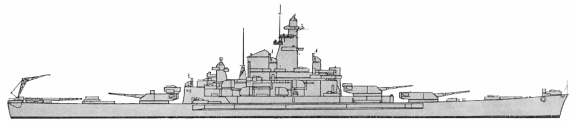

Victory At Sea

South Dakota-class Battleship

Name Crew Quality

Turning: 1 Target: 4
 Speed: 5 Armor: 6
 Special: Aircraft 3, Armored Deck, Radar,
 Torpedo Belt
 Aircraft: None

1942

Weapon	Range	AD	DD	Special
A Turret (3x 16")	37	3	3	Super AP
B Turret (3x 16")	37	3	3	Super AP
Y Turret (3x 16")	37	3	3	Super AP
Secondary Armament	12	6	1	Weak
Anti-aircraft	8	11	--	