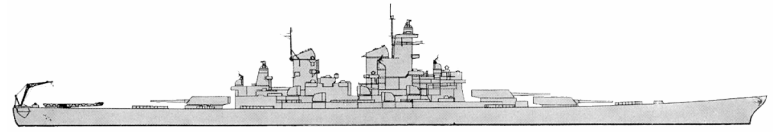

Iowa-class Battleship

Name Crew Quality

Turning: 1 Target: 4
 Speed: 7 Armor: 6
 Special: Aircraft 3, Armored Deck, Radar,
 Torpedo Belt
 Aircraft: None

1942

Weapon	Range	AD	DD	Special
A Turret (3x 16")	43	3	3	Super AP
B Turret (3x 16")	43	3	3	Super AP
Y Turret (3x 16")	43	3	3	Super AP
Secondary Armament	12	6	1	Weak
Anti-aircraft	8	18	--	