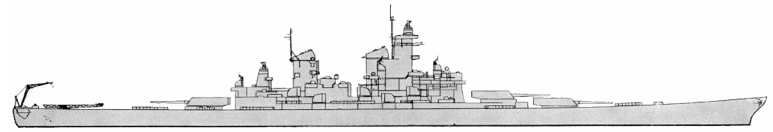

Iowa-class Battleship

Name Crew Quality

Turning: 1 Target: 4
 Speed: 7 Armor: 6
 Special: Aircraft 3, Armored Deck, Radar,
 Torpedo Belt
 Aircraft: None

1942

Weapon	Range	AD	DD	Special
A Turret (3x 16")	43	3	3	Super AP
B Turret (3x 16")	43	3	3	Super AP
Y Turret (3x 16")	43	3	3	Super AP
Secondary Armament	12	6	1	Weak
Anti-aircraft	8	18	--	