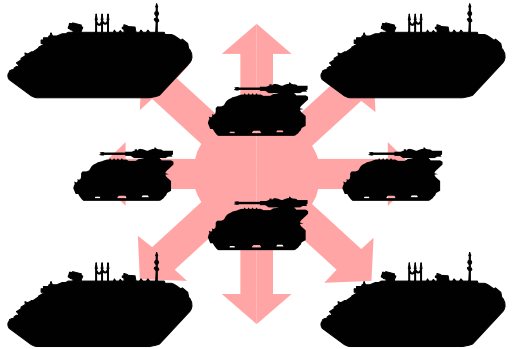

Upgrades Allowed: Defilers

75 Points/Land Raider
50 Points/Predator